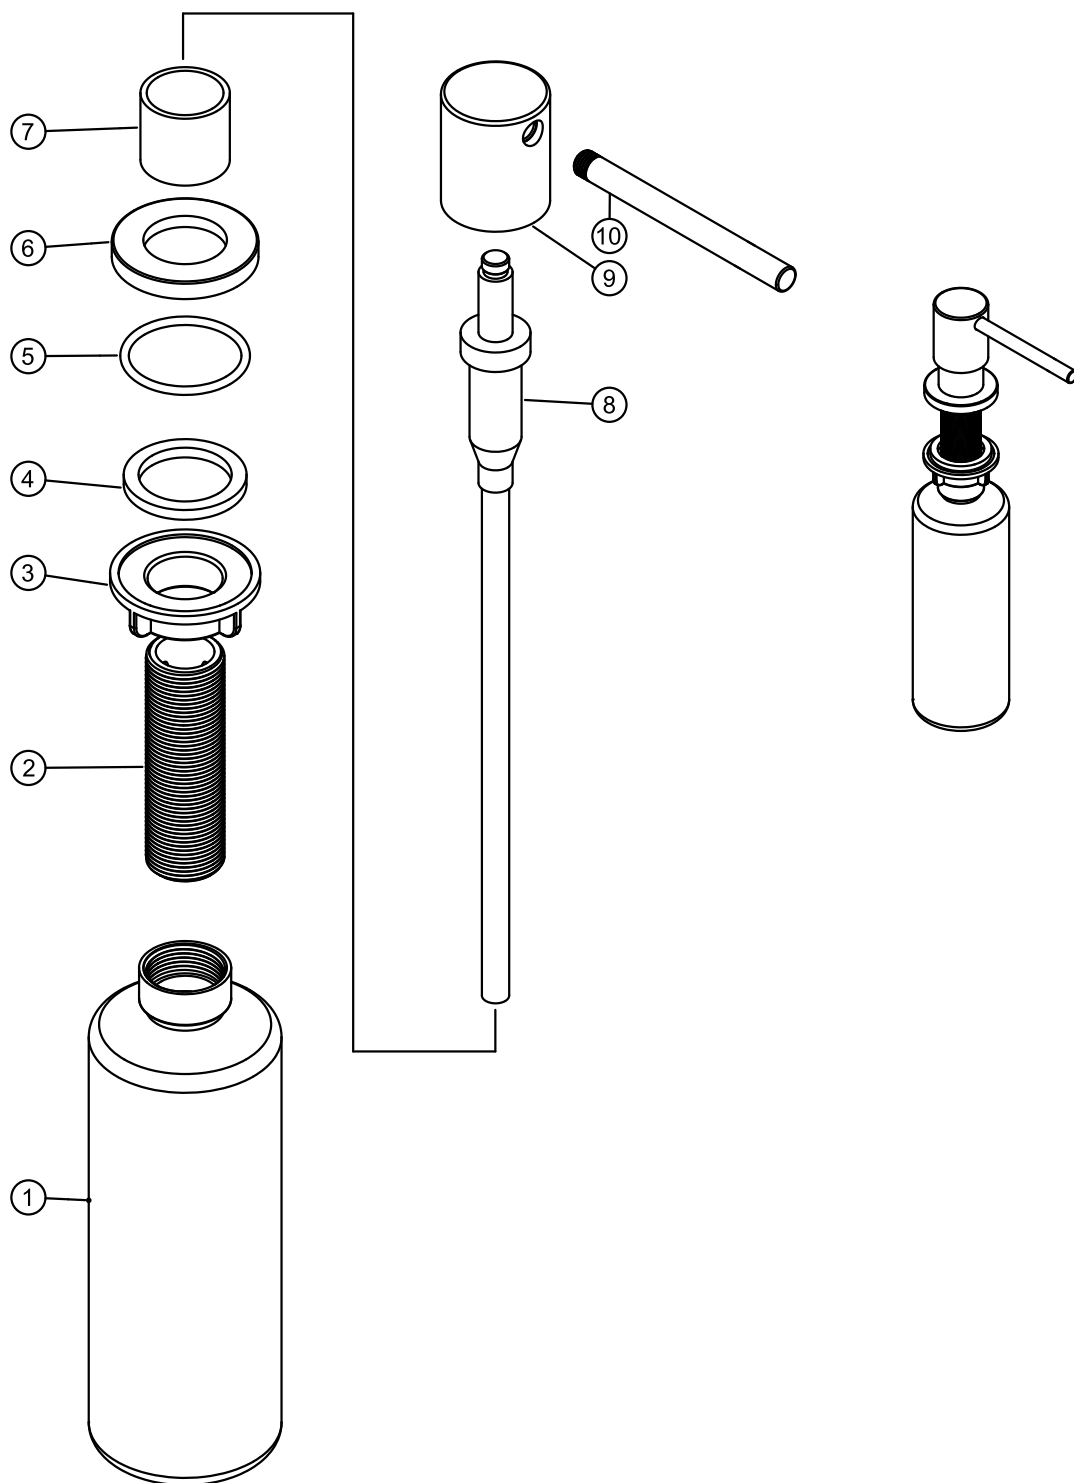

# SCANDTAP

BATHROOM & KITCHEN

Edition: 2024-10-01

- 1 Bottle
- 2 Thread
- 3 Nut
- 4 Washer
- 5 O ring
- 6 Base
- 7 Housing
- 8 Pump body
- 9 Soap dispenser head
- 10 Soap dispenser spout

## Clean Dispenser

Colour	Art no	RSK	Colour	Art no	RSK
Original	35000	8507800	Classic	35009	8920311
Sand	35001	8507801	Rust	35004	8507849
Amber	35002	8507802	Scrap	35005	8507850
Shadow	35003	8507803	Coal	35006	8507848